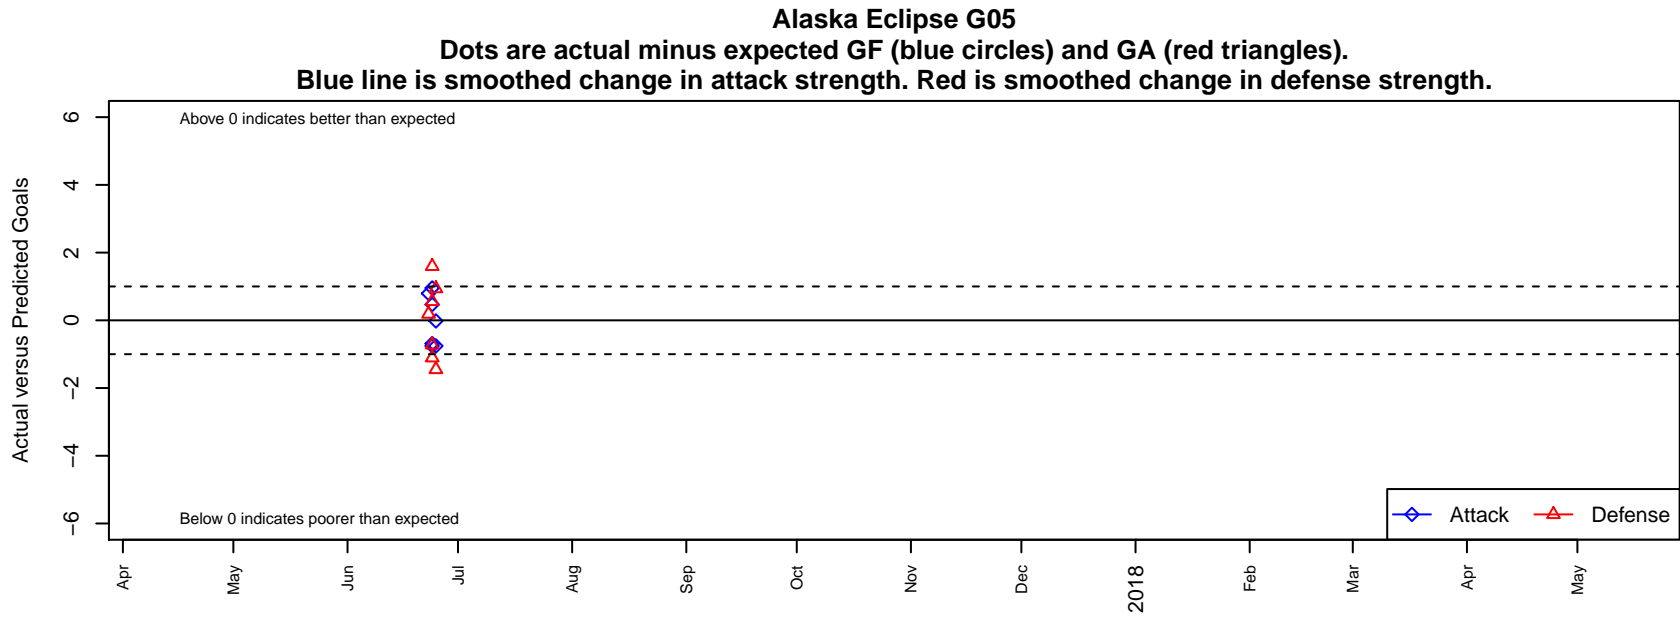

Alaska Eclipse G05

alt names used:

Venues played:

, AK
G05 total strength=1272
attack=6.88 defense=3.83

2017 Snohomish United Invit Gold
2017 Clash At the Border Gold/Silver/Bronze

date	home		away		venue	pred.home	pred.away
017-06-25	Alaska Eclipse G05	1	Westside Timbers Samba TS G04	0	2017 Clash At the Border Gold/Silver/Bro	1.02	0.94
017-06-25	Crossfire OR Blue I G04	5	Alaska Eclipse G05	0	2017 Clash At the Border Gold/Silver/Bro	3.55	0.76
017-06-24	THUSC Selenium Green G04	2	Alaska Eclipse G05	2	2017 Clash At the Border Gold/Silver/Bro	0.90	2.76
017-06-24	FC Salmon Creek Nemesis White G04	0	Alaska Eclipse G05	0	2017 Clash At the Border Gold/Silver/Bro	1.60	0.69
017-06-24	Snohomish United Red G04	0	Alaska Eclipse G05	8	2017 Snohomish United Invit Gold	0.56	7.05
017-06-24	Snohomish United Black G04	2	Alaska Eclipse G05	2	2017 Snohomish United Invit Gold	1.28	1.53
017-06-23	Snohomish United Black G05	3	Alaska Eclipse G05	2	2017 Snohomish United Invit Gold	3.19	1.21